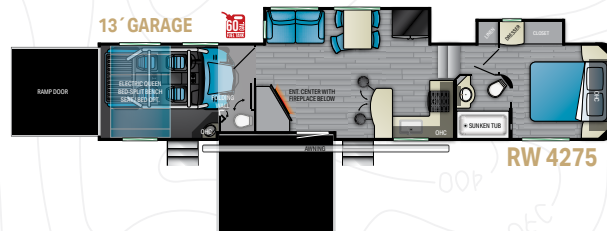

**LENGTH:** 45' 6" | **HEIGHT:** 13' 3" | **HITCH:** 3,540 LBS.  
**DRY:** 15,800 LBS. | **GVWR:** 20,000 LBS. | **SLEEP CAPACITY:** 7-8

**LENGTH:** 44' 6" | **HEIGHT:** 13' 3" | **HITCH:** 3,662 LBS.  
**DRY:** 16,240 LBS. | **GVWR:** 20,000 LBS. | **SLEEP CAPACITY:** 5-6