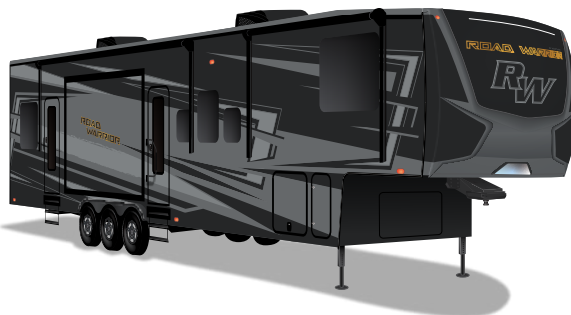

FULL BODY PAINT OPTIONS

Shadow