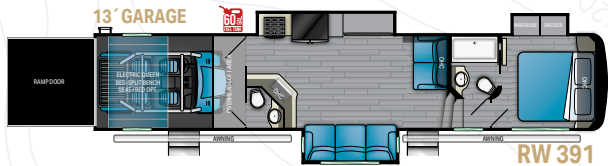

LENGTH: 45' 6" | **HEIGHT:** 13' 3" | **HITCH:** 3,540 LBS.
DRY: 15,800 LBS. | **GVWR:** 20,000 LBS. | **SLEEP CAPACITY:** 7-8