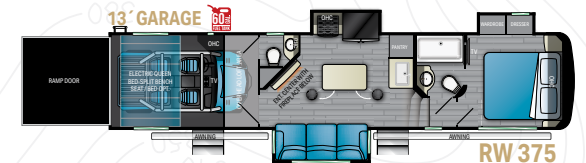

LENGTH: 41' 6" | HEIGHT: 13' 3" | HITCH: 2,800 LBS.  
 DRY: 14,530 LBS. | GVWR: 17,250 LBS. | SLEEP CAPACITY: 7-8

LENGTH: 45' 8" | HEIGHT: 13' 3" | HITCH: 4,150 LBS.  
 DRY: 15,546 LBS. | GVWR: 20,000 LBS. | SLEEP CAPACITY: 5-6