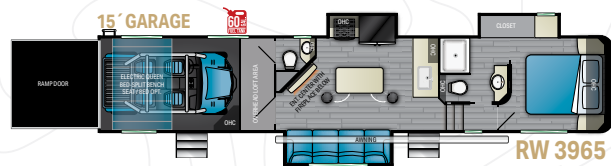

LENGTH: 45' 8" | HEIGHT: 13' 3" | HITCH: 4,150 LBS.
DRY: 15,546 LBS. | GVWR: 20,000 LBS. | SLEEP CAPACITY: 5-6