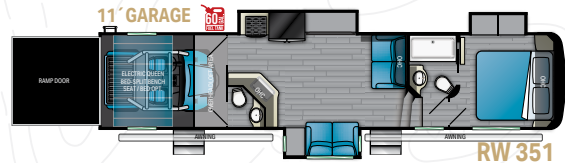

TOP 5 EXTERIOR FEATURES

1. 1 | Upgraded CRE3000 suspension with the bolt kit for superior travel
2. 2 | 100 Watt solar panel with inverter prep
3. 3 | Dual MORyde Solid Entry Steps
4. 4 | Two 30 gallon fuel tanks, lockable and tucked out of sight.
5. 5 | MORryde Pin Box made with a rubber spring providing more flexibility and absorbs the transfer of energy from your RV to your truck.

LENGTH: 41' 6" | HEIGHT: 13' 3" | HITCH: 2,800 LBS.
DRY: 14,530 LBS. | GVWR: 17,250 LBS. | SLEEP CAPACITY: 7-8