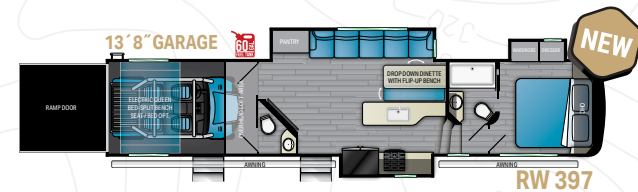

LENGTH: 43' 10" | HEIGHT: 13' 3" | HITCH: TBD LBS.
DRY: 14,577 LBS. | GVWR: 21,000 LBS. | SLEEP CAPACITY: 7-8