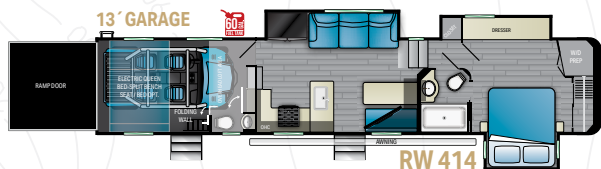

LENGTH: 44' 6" | **HEIGHT:** 13' 3" | **HITCH:** 3,662 LBS.
DRY: 16,240 LBS. | **GVWR:** 20,000 LBS. | **SLEEP CAPACITY:** 5-6