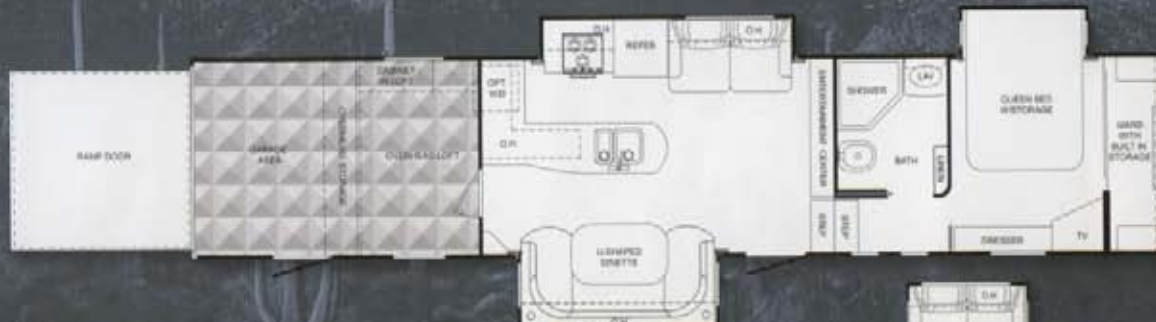

GVWR: 18,000 lbs.
Dry Weight: 13,400
Hitch Weight: 2,871
Overall Length: 40'-10"
Fresh Water Capacity: 105 GAL

3912

4012