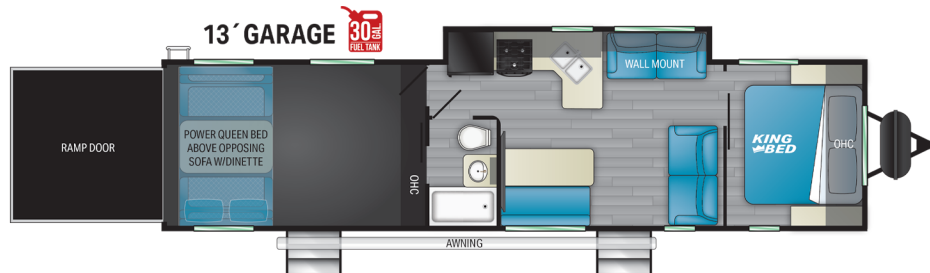

TORQUE

Torque T333

TOP FEATURES

Top 5 Exterior Features

- Armor Guard wrap around skirting
- Stor-Away folding patio step holder
- Great outdoor griddle cooking station
- Azdel laminated sidewalls and composite substrate creating a strong, lightweight, quiet, weather and temperature resistant wall that will increase the life of your RV.
- Easy Step - Quad aluminum solid step from the main living and quad aluminum pull out step from garage entry

TOP 5 Interior Features

- Full height shaker cabinetry with 25% more storage
- Swift space work station for quick convenient pull out dresser work station
- Residential microwave the only its class
- Tilting King bedroom suites with 30% more floor space
- Max Garage space with folding 1/2 bath wall to fit all your toys

PRODUCT SPECS

Dry Weight	8677
Hitch Weight	1223
Axles	2 x 6000
Fresh Tank	98
Black Tank	57
Furnace	35,000 BTU
Number of Slides	1
Bedroom Height	7'-6"
Awning Length	19'
Cook Top	3 Burner
Traditional Oven	Yes
Convection Oven	No
Generator Prep	Optional