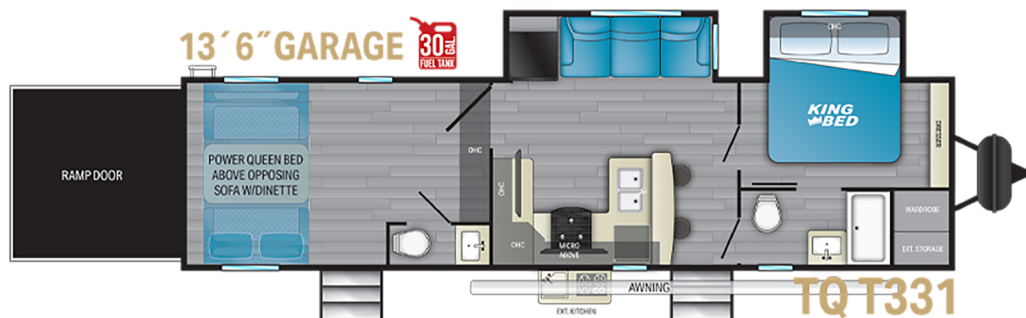

TORQUE

Torque T331

TOP FEATURES

Top Exterior Features

- Outdoor Grill and Go with 18" of griddle cooking space
- Smooth Ride Suspension, including E-Rated tires, E-Z flex suspension with shock absorbers
- Exclusive Rock Guard Galvanized steel in wheel wells
- Only Toy Hauler Travel Trailer featuring Azdel laminated sidewalls with a composite substrate creating a lightweight, sound barrier and excellent insulation value
- Easy entry solid step

Top Interior Features

- True 102" wide body with full height barrel ceilings making it the tallest ceiling in its class
- JBL True Sound Stereo System with subwoofer
- Culinary Kitchen workspace with industry leading spacious countertops and residential microwave, and doodle station chalkboard
- King of 1/2 Baths! We offer more 1/2 bath floor plans in our toy hauler garages than anyone in the industry
- All garages feature 5000lb frame welded tie-downs

PRODUCT SPECS

Dry Weight	9407
Hitch Weight	1298
Axles	2 x 6000
Fresh Tank	98
Black Tank	60
Furnace	35,000 BTU
Number of Slides	2
Bedroom Height	7'-6"
Awning Length	19'
Cook Top	3 Burner
Traditional Oven	Yes
Convection Oven	No
Generator Prep	Standard