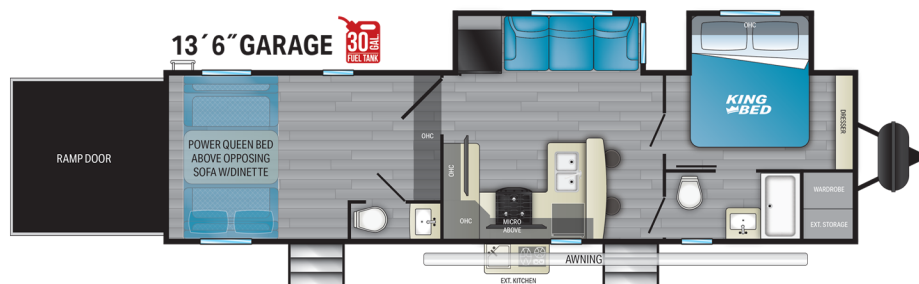

TORQUE

Torque T331

TOP FEATURES

Top 5 Exterior Features

- Armor Guard wrap around skirting
- Stor-Away folding patio step holder
- Great outdoor griddle cooking station
- Azdel laminated sidewalls and composite substrate creating a strong, lightweight, quiet, weather and temperature resistant wall that will increase the life of your RV.
- Easy Step - Quad aluminum solid step from the main living and quad aluminum pull out step from garage entry

TOP 5 Interior Features

- Full height shaker cabinetry with 25% more storage
- Swift space work station for quick convenient pull out dresser work station
- Residential microwave the only its class
- Tilting King bedroom suites with 30% more floor space
- Max Garage space with folding 1/2 bath wall to fit all your toys

PRODUCT SPECS

Dry Weight	9964
Hitch Weight	1375
Axles	2 x 6000
Fresh Tank	98
Black Tank	60
Furnace	35,000 BTU
Number of Slides	2
Bedroom Height	7'-6"
Awning Length	19'
Cook Top	3 Burner
Traditional Oven	Yes
Convection Oven	No
Generator Prep	Standard