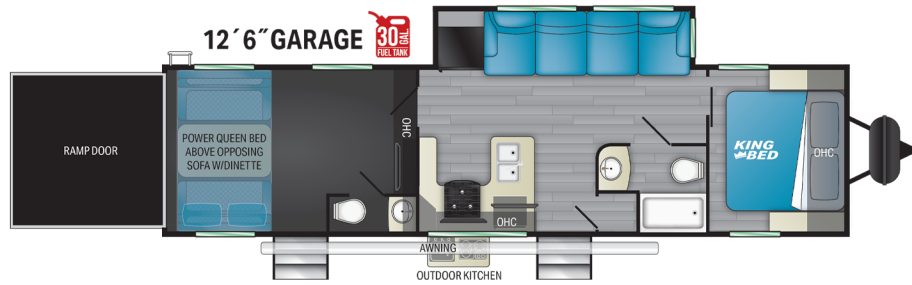

TORQUE

Torque T322

TOP FEATURES

Top 5 Exterior Features

- Armor Guard wrap around skirting
- Stor-Away folding patio step holder
- Great outdoor griddle cooking station
- Azdel laminated sidewalls and composite substrate creating a strong, lightweight, quiet, weather and temperature resistant wall that will increase the life of your RV.
- Easy Step - Quad aluminum solid step from the main living and quad aluminum pull out step from garage entry

TOP 5 Interior Features

- Full height shaker cabinetry with 25% more storage
- Swift space work station for quick convenient pull out dresser work station
- Residential microwave the only its class
- Tilting King bedroom suites with 30% more floor space
- Max Garage space with folding 1/2 bath wall to fit all your toys

PRODUCT SPECS

Dry Weight	10000
Hitch Weight	1340
Axles	2 x 6000
Fresh Tank	98
Black Tank	87
Furnace	35,000 BTU
Number of Slides	1
Bedroom Height	7'-6"
Awning Length	19'
Cook Top	3 Burner
Traditional Oven	Yes
Convection Oven	No
Generator Prep	Optional