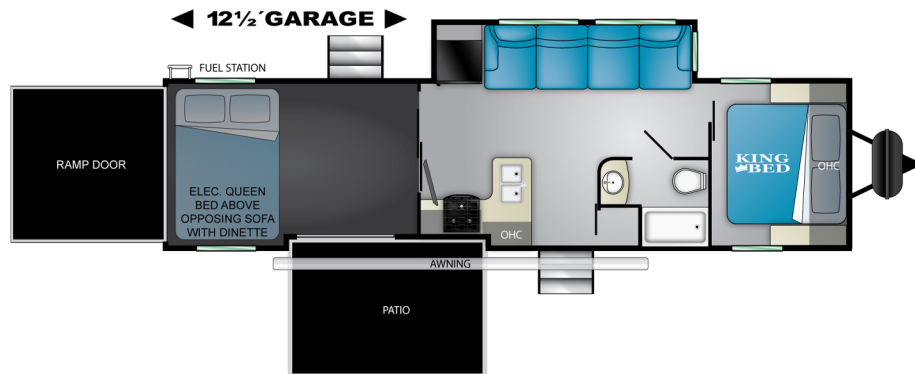

TORQUE

Torque T32

TOP FEATURES

Top 5 Exterior Features

- Armor Guard wrap around skirting
- Stor-Away folding patio step holder
- Great outdoor griddle cooking station
- Azdel laminated sidewalls and composite substrate creating a strong, lightweight, quiet, weather and temperature resistant wall that will increase the life of your RV.
- Easy Step - Quad aluminum solid step from the main living and quad aluminum pull out step from garage entry

TOP 5 Interior Features

- Full height shaker cabinetry with 25% more storage
- Swift space work station for quick convenient pull out dresser work station
- Residential microwave the only its class
- Tilting King bedroom suites with 30% more floor space
- Max Garage space with folding 1/2 bath wall to fit all your toys

PRODUCT SPECS

| | |
|------------------|------------|
| Dry Weight | 9840 |
| Hitch Weight | 1370 |
| Axles | 2 x 6000 |
| Fresh Tank | 98 |
| Black Tank | 57 |
| Furnace | 35,000 BTU |
| Number of Slides | 1 |
| Bedroom Height | 7'-6" |
| Awning Length | 19' |
| Cook Top | 3 Burner |
| Traditional Oven | Yes |
| Convection Oven | No |
| Generator Prep | Optional |