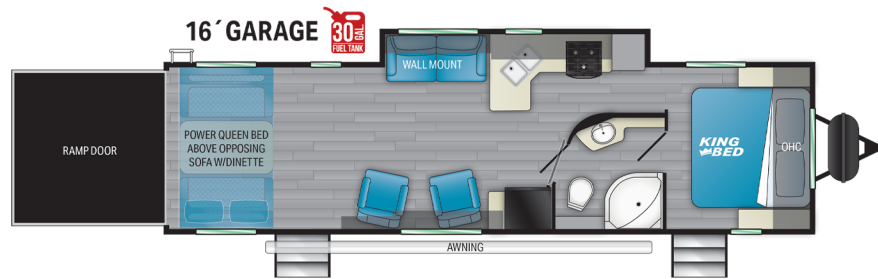

TORQUE

Torque T285

TOP FEATURES

Top 5 Exterior Features

- Armor Guard wrap around skirting
- Stor-Away folding patio step holder
- Great outdoor griddle cooking station
- Azdel laminated sidewalls and composite substrate creating a strong, lightweight, quiet, weather and temperature resistant wall that will increase the life of your RV.
- Easy Step - Quad aluminum solid step from the main living and quad aluminum pull out step from garage entry

TOP 5 Interior Features

- Full height shaker cabinetry with 25% more storage
- Swift space work station for quick convenient pull out dresser work station
- Residential microwave the only its class
- Tilting King bedroom suites with 30% more floor space
- Max Garage space with folding 1/2 bath wall to fit all your toys

PRODUCT SPECS

Dry Weight	8360
Hitch Weight	1240
Axles	2 x 6000
Fresh Tank	98
Black Tank	30
Furnace	35,000 BTU
Number of Slides	1
Bedroom Height	7'-6"
Awning Length	19'
Cook Top	3 Burner
Traditional Oven	Yes
Convection Oven	No
Generator Prep	Optional