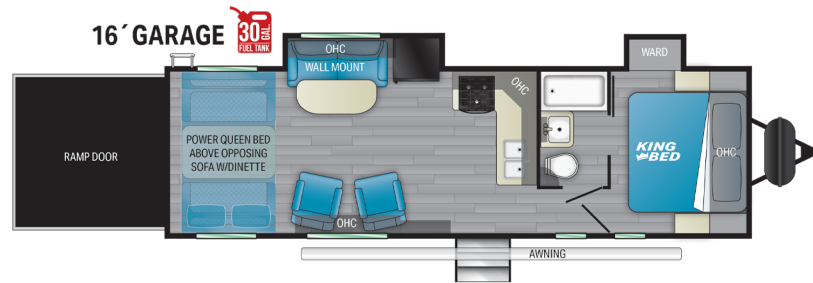

TORQUE

Torque T281

TOP FEATURES

PRODUCT SPECS

Top 5 Exterior Features

- Armor Guard wrap around skirting
- Stor-Away folding patio step holder
- Great outdoor griddle cooking station
- Azdel laminated sidewalls and composite substrate creating a strong, lightweight, quiet, weather and temperature resistant wall that will increase the life of your RV.
- Easy Step - Quad aluminum solid step from the main living and quad aluminum pull out step from garage entry

TOP 5 Interior Features

- Full height shaker cabinetry with 25% more storage
- Swift space work station for quick convenient pull out dresser work station
- Residential microwave the only its class
- Tilting King bedroom suites with 30% more floor space
- Max Garage space with folding 1/2 bath wall to fit all your toys

Dry Weight	8255
Hitch Weight	1380
Axles	2 x 6000
Fresh Tank	98
Black Tank	30
Furnace	35,000 BTU
Number of Slides	2
Bedroom Height	7'-6"
Awning Length	19'
Cook Top	3 Burner
Traditional Oven	Yes
Convection Oven	No
Generator Prep	Optional