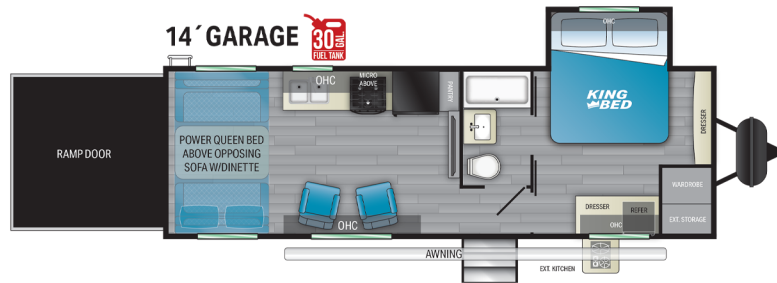

TORQUE

Torque T274

TOP FEATURES

Top 5 Exterior Features

- Armor Guard wrap around skirting
- Stor-Away folding patio step holder
- Great outdoor griddle cooking station
- Azdel laminated sidewalls and composite substrate creating a strong, lightweight, quiet, weather and temperature resistant wall that will increase the life of your RV.
- Easy Step - Quad aluminum solid step from the main living and quad aluminum pull out step from garage entry

TOP 5 Interior Features

- Full height shaker cabinetry with 25% more storage
- Swift space work station for quick convenient pull out dresser work station
- Residential microwave the only its class
- Tilting King bedroom suites with 30% more floor space
- Max Garage space with folding 1/2 bath wall to fit all your toys

PRODUCT SPECS

| | |
|------------------|------------|
| Dry Weight | 8000 |
| Hitch Weight | 1380 |
| Axles | 2 x 6000 |
| Fresh Tank | 98 |
| Black Tank | 30 |
| Furnace | 35,000 BTU |
| Number of Slides | 1 |
| Bedroom Height | 7'-5" |
| Awning Length | 19' |
| Cook Top | 3 Burner |
| Traditional Oven | Yes |
| Convection Oven | No |
| Generator Prep | Standard |