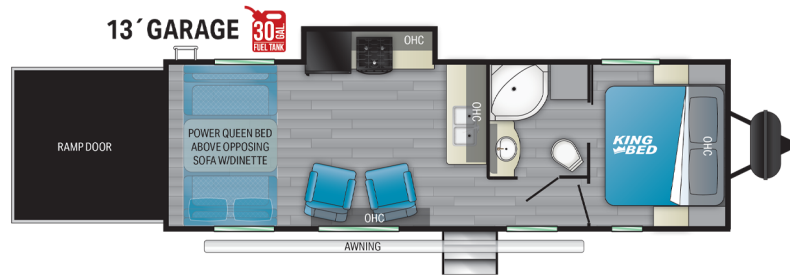

TORQUE

Torque T26

TOP FEATURES

Top 5 Exterior Features

- Armor Guard wrap around skirting
- Stor-Away folding patio step holder
- Great outdoor griddle cooking station
- Azdel laminated sidewalls and composite substrate creating a strong, lightweight, quiet, weather and temperature resistant wall that will increase the life of your RV.
- Easy Step - Quad aluminum solid step from the main living and quad aluminum pull out step from garage entry

TOP 5 Interior Features

- Full height shaker cabinetry with 25% more storage
- Swift space work station for quick convenient pull out dresser work station
- Residential microwave the only its class
- Tilting King bedroom suites with 30% more floor space
- Max Garage space with folding 1/2 bath wall to fit all your toys

PRODUCT SPECS

Dry Weight	7780
Hitch Weight	1080
Axles	2 x 6000
Fresh Tank	98
Black Tank	57
Furnace	35,000 BTU
Number of Slides	1
Bedroom Height	7'-6"
Awning Length	19'
Cook Top	3 Burner
Traditional Oven	Yes
Convection Oven	No
Generator Prep	Optional