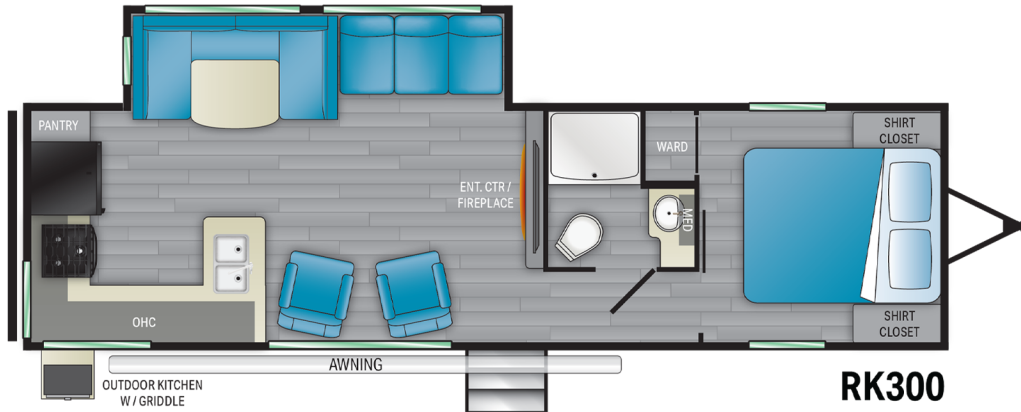

PIONEER

Pioneer RK300

TOP FEATURES

PRODUCT SPECS

Dry Weight	6912
Hitch Weight	728
Axles	2 x 4400
Fresh Tank	41
Black Tank	40
Furnace	30,000 BTU
Number of Slides	1
Bedroom Height	6'-8"
Awning Length	17'
Cook Top	3 Burner
Traditional Oven	Yes
Convection Oven	No
Generator Prep	N/A