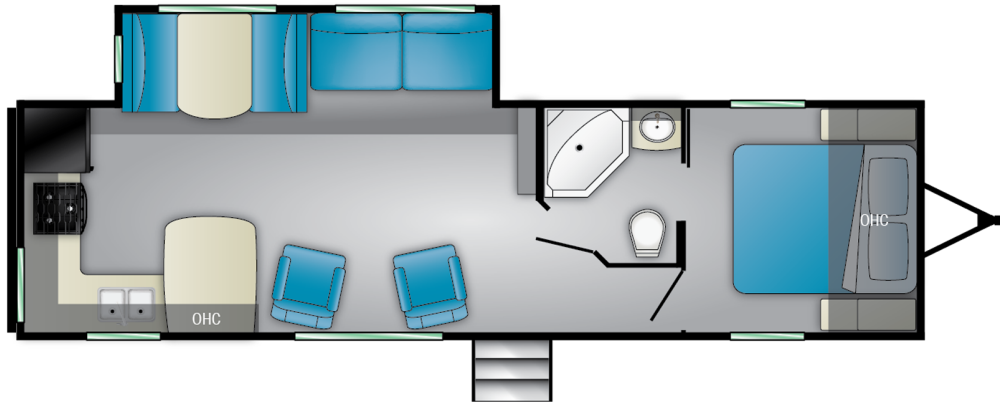

LYNX

PIONEER RK280

PRODUCT SPECS

GVWR	9,000 lbs
DRY WEIGHT	6,580 lbs
HITCH WEIGHT	716 lbs
LENGTH	34'-5-5/8"
SLEEP CAPACITY	5-6
AXLES	2 x 4,400 lbs
FRESH TANK	41 gal
BLACK TANK	40 gal

FURNACE	30,000 BTU
NUMBER OF SLIDES	1
BEDROOM HEIGHT	6'-8"
AWNING LENGTH	15'
COOK TOP	3 Burner
TRADITIONAL OVEN	Yes

2381 Dexter Drive • Elkhart, Indiana 46514
574-262-5992 | www.heartlandrvs.com

*Overall length defined as tow point (ball coupler for travel trailers / king pin for fifth wheel trailers) to rear bumper. It does not include rear ladder or spare tire. Optional pin boxes will affect overall length. **Garage length is defined as ramp door to full interior wall. Standard or optional equipment may reduce overall garage dimensions. Information provided is accurate as of 9/17/20