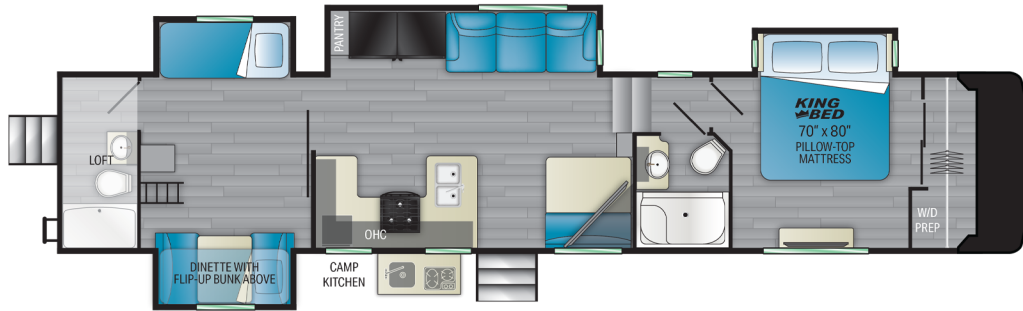

MILESTONE

Milestone 386BH

TOP FEATURES

PRODUCT SPECS

TOP EXTERIOR FEATURES

- Anti-chucking rototflex 2" receiver hitch
- 50 Watt solar panel with inverter prep
- Upgraded MORryde solid step with quick adjust system at every door
- X1 integrated auto leveling comes standard
- Full profile painted front cap

TOP INTERIOR FEATURES

- 14 Cubic foot residential refrigerator with wine cooler
- 40" Luxury fireplace (most models)
- Chef kitchen (30" over the range microwave/21" large RV oven)
- Wifi prep with wireless charging ports throughout comes standard
- 50" Entertainment tv with integrated sound bar

Dry Weight	12995
Hitch Weight	2330
Axles	2 x 7000
Fresh Tank	50
Black Tank	80
Furnace	35,000 BTU
Number of Slides	4
Bedroom Height	6'-4"
Awning Length	19'
Cook Top	3 Burner
Traditional Oven	Yes
Convection Oven	No
Generator Prep	N/A