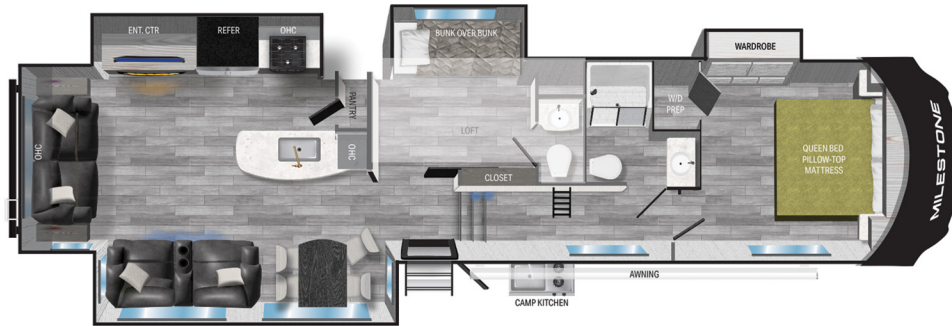

MILESTONE

Milestone 377MB

TOP FEATURES

PRODUCT SPECS

Top Exterior Features

- Rota-Flex Pin Box - Trailer pin box is designed to endure the ruggedness of the roads you encounter on your journeys, day after day and mile after mile
- Go Solar with 50 Watt solar panel with inverter prep
- Upgraded MORryde solid step with quick adjust system at every door
- Six-point Level Up Electric leveling system levels an RV in less than a minute using a one-touch auto-leveling feature and includes an auto re-hitch memory function that remembers the exact height at which the RV was unhitched
- Full profile painted front cap

Top Interior Features

- 14 Cubic foot residential refrigerator with wine cooler
- Chef kitchen (30" over the range microwave and 21" large rv oven)
- 40" Luxury fireplace (most models)
- 50" Entertainment TV with integrated sound bar
- Wifi prep with wireless charging ports throughout

Dry Weight	12511
Hitch Weight	2528
Axles	2 x 7000
Fresh Tank	50
Black Tank	80
Furnace	35,000 BTU
Number of Slides	4
Bedroom Height	6'-4-1/4"
Awning Length	16'
Cook Top	3 Burner
Traditional Oven	Yes
Convection Oven	No
Generator Prep	N/A