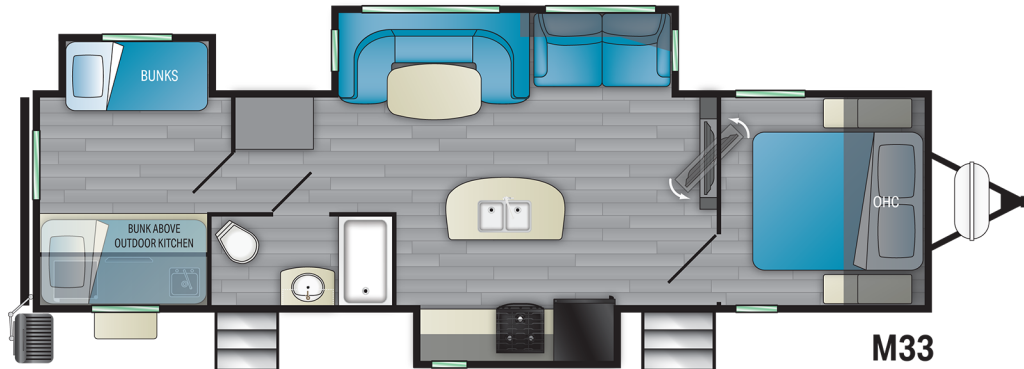

MALLARD

M33

TOP FEATURES

TOP 5 EXTERIOR FEATURES

- All New Super King Kong sized storage up to 67.5 cu.ft. of pass-thru storage (N/A M180BH)
- "A place to store your grill tools, skewers and "S’more" (N/A M180BH)
- Automotive grade painted aerodynamic front cap (N/A M180BH)
- Flip down exterior steps
- Glow in the dark graphics

TOP 5 INTERIOR FEATURES

- All New Master Chef kitchen with new Infinity edge countertops and stainless steel under mount sink
- Select-a-Style, reversible booth cushions - we pick the comfort, you pick the color! (most models)
- Comfort Select 72"x 80" King mattress (most models)
- Soft Glow backlit fascia (N/A M180BH)
- Newly designed entertainment center with hidden storage (most models)

PRODUCT SPECS

Dry Weight	7746
Hitch Weight	702
Axles	2 x 5100
Fresh Tank	45
Black Tank	40
Furnace	30,000 BTU
Number of Slides	3
Bedroom Height	6'-8"
Awning Length	18'
Cook Top	3 Burner
Traditional Oven	Yes
Convection Oven	No
Generator Prep	N/A