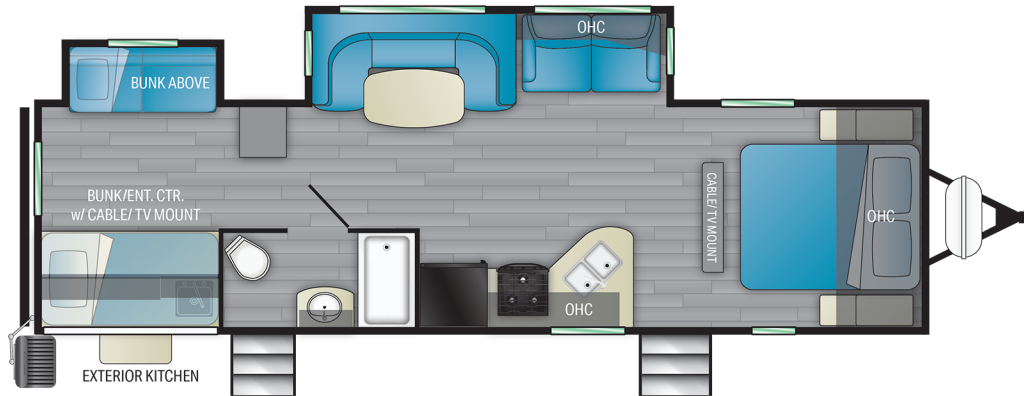

MALLARD

M32

TOP FEATURES

Top Exterior Features

- All new Super King Kong sized storage- (67.5 cubic ft of pass-thru storage)
- Automotive grade painted aerodynamic front cap
- MORryde Step Above exterior steps
- Glow in the dark graphics

Top Interior Features

- All new master chef kitchen with new Infinity edge countertops and stainless undermount sink
- Select-a-Style, reversible booth cushions - we pick the comfort, you pick the color
- Comfort Select memory foam - King Memory foam and cooling gel infused mattress
- Soft glow back-lit fascia
- Newly designed entertainment center with hidden storage

PRODUCT SPECS

Dry Weight	6926
Hitch Weight	670
Axles	2 x 4400
Fresh Tank	45
Black Tank	40
Furnace	30,000 BTU
Number of Slides	2
Bedroom Height	6'-8"
Awning Length	18'
Cook Top	3 Burner
Traditional Oven	Yes
Convection Oven	No
Generator Prep	N/A

2831 Dexter Drive • Elkhart, Indiana 46514
574-262-5992 | www.heartlandrvs.com

*Overall length defined as tow point (ball coupler for travel trailers / king pin for fifth wheel trailers) to rear bumper. It does not include rear ladder or spare tire. Optional pin boxes will affect overall length. **Garage length is defined as ramp door to full interior wall. Standard or optional equipment may reduce overall garage dimensions. Information provided is accurate as of 9/17/2020