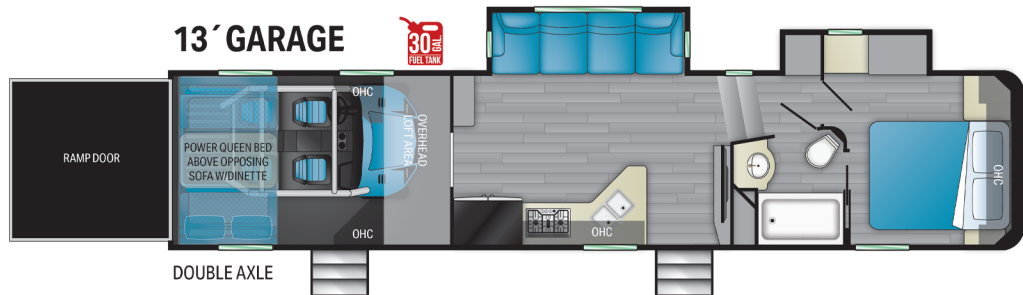

GRAVITY

Gravity 3340

TOP FEATURES

TOP 5 EXTERIORS

- Lockable 30 gal fueling station
- MORryde solid step
- Ramp door patio kit
- Dexter axles with G range tires
- 20 Watt solar panel with inverter prep

TOP 5 INTERIORS

- JBL Hi-Fi sound system with subwoofer
- Integrated frame welded tie downs
- Solid surface countertops
- King beds standard
- Wireless charging ports

PRODUCT SPECS

Dry Weight	13002
Hitch Weight	3375
Axles	2 x 7000
Fresh Tank	100
Black Tank	45
Furnace	35,000 BTU
Number of Slides	2
Bedroom Height	6'-4"
Awning Length	16'
Cook Top	3 Burner
Traditional Oven	Yes
Convection Oven	No
Generator Prep	Standard