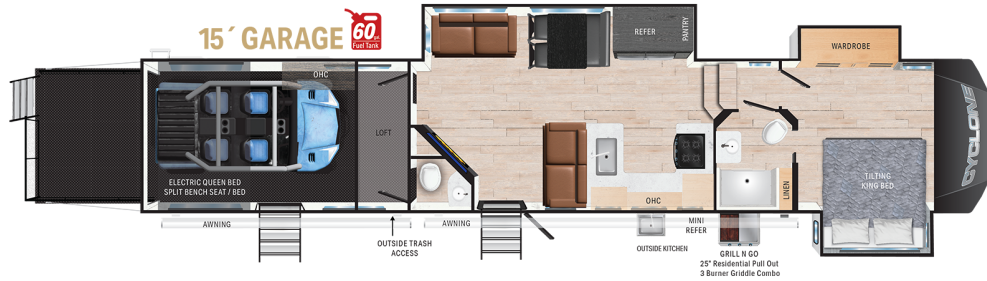

CYCLONE

4215

TOP EXTERIOR FEATURES

- Store More Storage with 3 points of access
- SOL 380 Package - (2) 190W Panels, 2000W inverter, 30 AMP charge controller
- Easy Reel Power Cord
- Haul More Large Garages with Secure Multipurpose Tie Downs
- Space Saving Step Caddy

TOP INTERIOR FEATURES

- Flush Floor Bedroom Suite with Tilting King Bed
- One Control Command Center
- Luxury multi-port shower sprayer with high-end fiberglass tub
- Exclusive Trio Airflow System for more efficient air flow

PRODUCT SPECS

GVWR	21,000 lbs
DRY WEIGHT	15,070 lbs
HITCH WEIGHT	3,970 lbs
LENGTH	46'-9"
SLEEP CAPACITY	7-8
AXLES	3 x 7,000 lbs
FRESH TANK	150 gal
BLACK TANK	90 gal

FURNACE	35,000 BTU
NUMBER OF SLIDES	3
BEDROOM HEIGHT	6'-4"
AWNING LENGTH	20'
COOK TOP	3 Burner
TRADITIONAL OVEN	Yes
GENERATOR PREP	Standard

2381 Dexter Drive • Elkhart, Indiana 46514
574-262-5992 | www.heartlandrvs.com

*Overall length defined as tow point (ball coupler for travel trailers / king pin for fifth wheel trailers) to rear bumper. It does not include rear ladder or spare tire. Optional pin boxes will affect overall length. **Garage length is defined as ramp door to full interior wall. Standard or optional equipment may reduce overall garage dimensions. Information provided is accurate as of 9/17/20