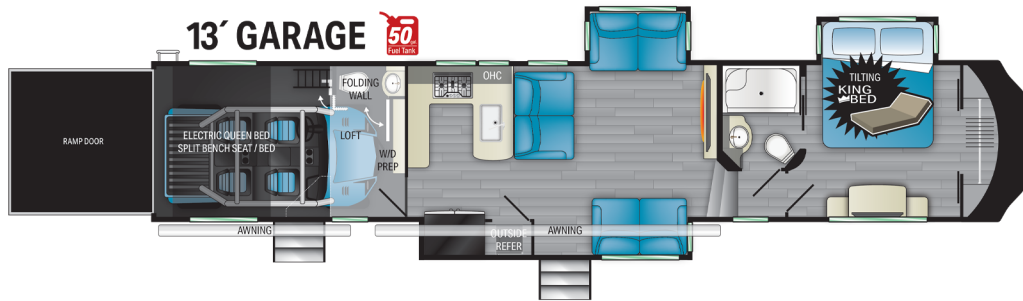

## Cyclone 4006

#### TOP 5 INTERIOR FEATURES

- &#8220;Swift Space&#8221; work station creating a quick and convenient pull out dresser work station
- Maximum garage space with &frac12; bathroom folding door
- Tilting King bedroom suite with 30% more floor space
- Culinary kitchen work space
- Sunlight adjustable zebra shades

Dry Weight	16844
Hitch Weight	3240
Axles	3 x 7000
Fresh Tank	100
Black Tank	91
Furnace	35,000 BTU
Number of Slides	3
Bedroom Height	6'-4"
Awning Length	18'
Cook Top	3 Burner
Traditional Oven	Yes
Convection Oven	Yes
Generator Prep	Standard